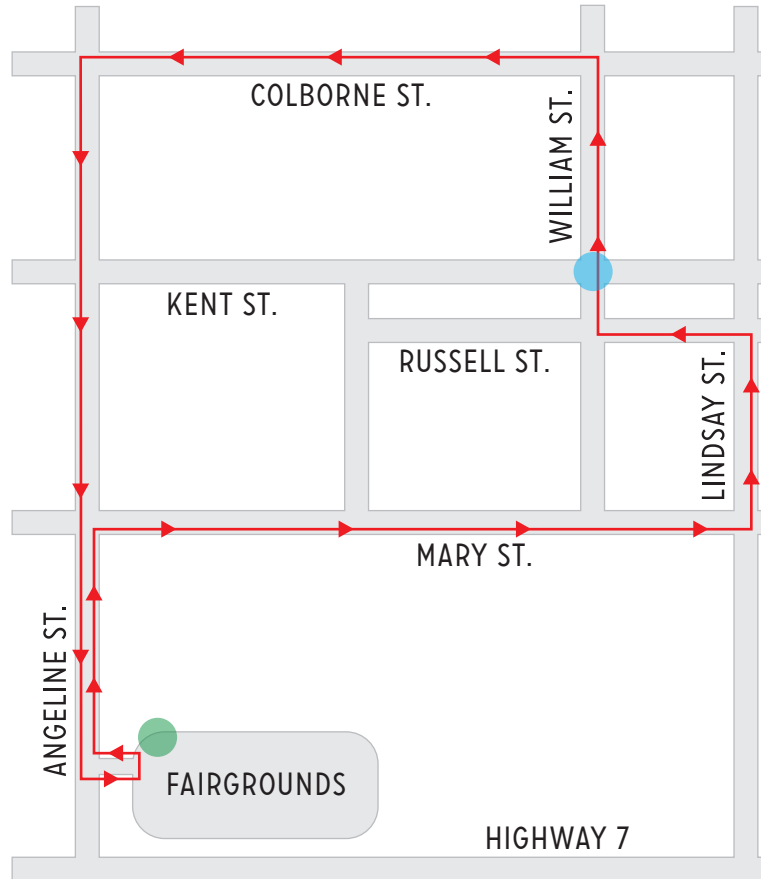

SHUTTLE BUS ROUTE

● FROM THURSDAY TO SUNDAY BUSES WILL LEAVE DOWNTOWN (KENT & WILLIAM) BEGINNING AT **11:00 AM** AND RUN **EVERY 30 MINUTES**, WITH THE LAST BUS LEAVING AT **11:00 PM** (SUNDAY UNTIL 9:30 PM)

● BUSES WILL LEAVE THE FAIRGROUNDS BEGINNING AT **11:30 AM** AND RUN **EVERY 30 MINUTES**, WITH THE LAST BUS LEAVING AT **11:30 PM** (10:00PM ON SUNDAY)

TWO TEMPORARY STOPS ARE BEING ADDED FOR THIS SERVICE:

1 – ANGELINE ST. SOUTH OF MARY ST.

2 – ANGELINE ST. ACROSS FROM VICTORIA MANOR